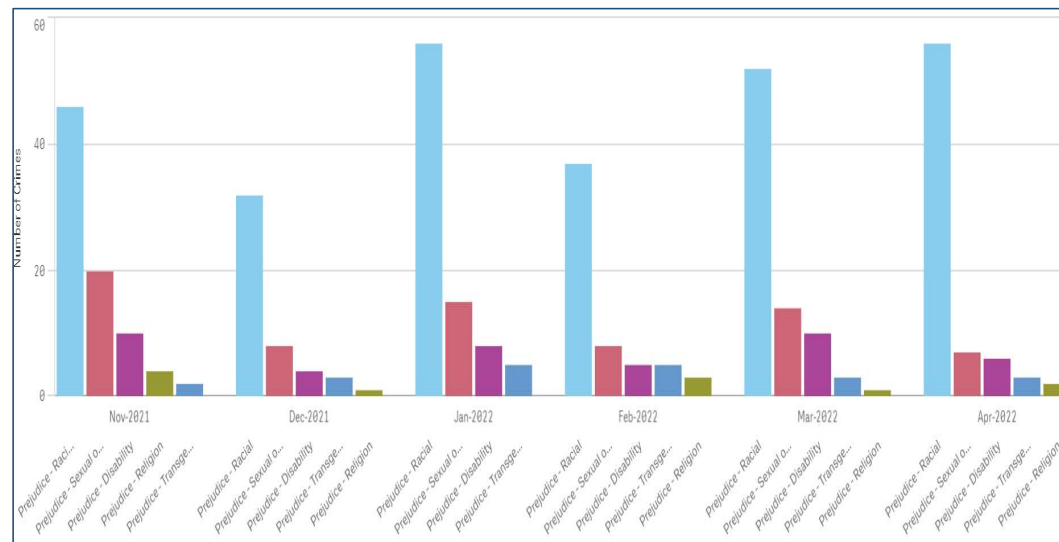

Summer highs have been slightly more extended which has resulted in year-on-year increases (126 crimes, +16.2%), largely within Sexual Orientation and Racial crimes, however Transgender also reporting an increase (+14 crimes, +73.7%).

This extended summer high is reflective of the trend seen within overall crime volumes, but is now showing signs of returning to the norm.

The Force is monitoring any signs of activity with detail that suggests hate directed towards the following activities; those of Russian origin, those of Muslim faith following increased visibility surrounding Ramadan, pro-Palestinian protest activity across the UK relating to Israel and Gaza conflicts.

The Hate Crime Silver Scrutiny Panel are looking to create a hate crime video to raise awareness of Hate Crime and how to report it, including details surrounding how the Criminal Justice System responds to it.

Trowbridge CPT

	Number of Crimes	Change (number)	Change (%)
Total	118	20	20.4%
Prejudice – Racial	72	22	44.0%
Prejudice – Sexual orientation	24	8	50.0%
Prejudice - Disability	14	-13	-48.1%
Prejudice - Religion	2	1	100.0%
Prejudice - Transgender	6	2	50.0%

Year on year comparison May 2021 to April 2022 (note: an individual crime can be tagged with more than one prejudice type e.g. sexual orientation & transgender)

Force Hate Crime (6 months to April 2022)